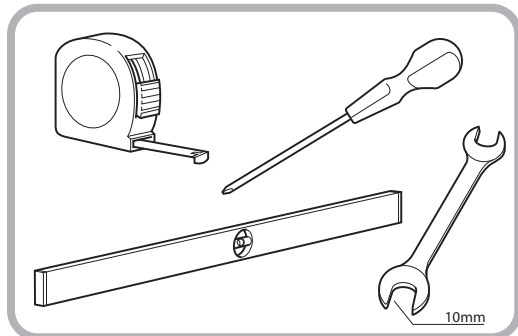

Wall Bracket

1902398

nobo

ACCO Brands Europe
Oxford House, Oxford Road, Aylesbury,
Bucks, HP21 8SZ, England.
www.accoeuropa.com
www.nobo-europe.com

Made in China

6142/01/1008