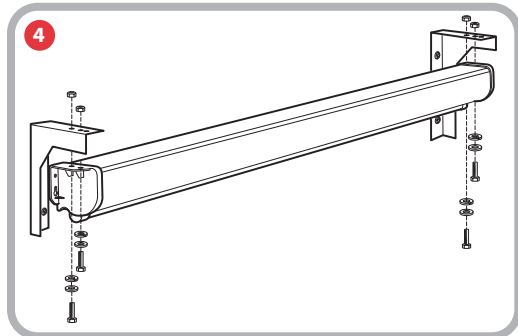

Wall Bracket

1902398

nobo

ACCO Brands Europe
Oxford House, Oxford Road, Aylesbury,
Bucks, HP21 8SZ, England.
www.accoeuropa.com
www.nobo-europe.com

Made in China

6142/01/1008